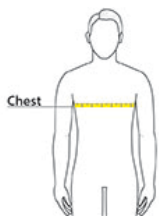

## PRODUCT MEASUREMENTS

	XS	S	M	L	XL	2XL	3XL	4XL
Body Length at Back	26 3/8	26 3/4	27 1/8	28	28 3/4	29 1/2	30 1/4	31 1/8
Chest	20	21 1/2	23 1/4	24 3/4	26 3/4	28 3/4	30 3/4	32 5/8
Sleeve Length from Center Back	34 1/4	34 7/8	35 1/2	35 7/8	36 5/8	37 3/8	38 1/8	38 3/4

**Body Length at Back:** Measured from high point shoulder to finished hem at back.

**Chest:** Measured across the chest one inch below armhole when laid flat.

**Sleeve Length from Center Back:** Measure from Center Back neck to shoulder point to sleeve hem.

## SIZE CHARTS

	XS	S	M	L	XL	2XL	3XL	4XL
Chest	32-35	35-37 1/2	37 1/2-41	41-44	44-48 1/2	48 1/2 -53 1/2	53 1/2 - 58	58-63

## HOW TO MEASURE